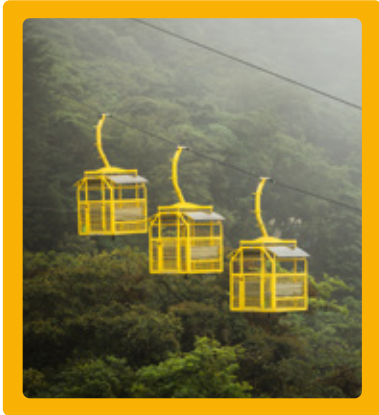

## Why choose us?

**The only cable car in Monteverde** — enjoy ziplines without the uphill hike.

**Safety is our top priority** — thrill seekers, you're in good hands.

**Customer-centric approach** — Where every detail is designed for you.

## SCENIC PACKAGE

Glide above the treetops and wander through Monteverde's breathtaking beauty. Perfect for nature lovers and awe-seekers.

- ✓ Cableway
- ✓ 6 Hanging Bridges

**tree**tram + **sky**walk + **sky**trek