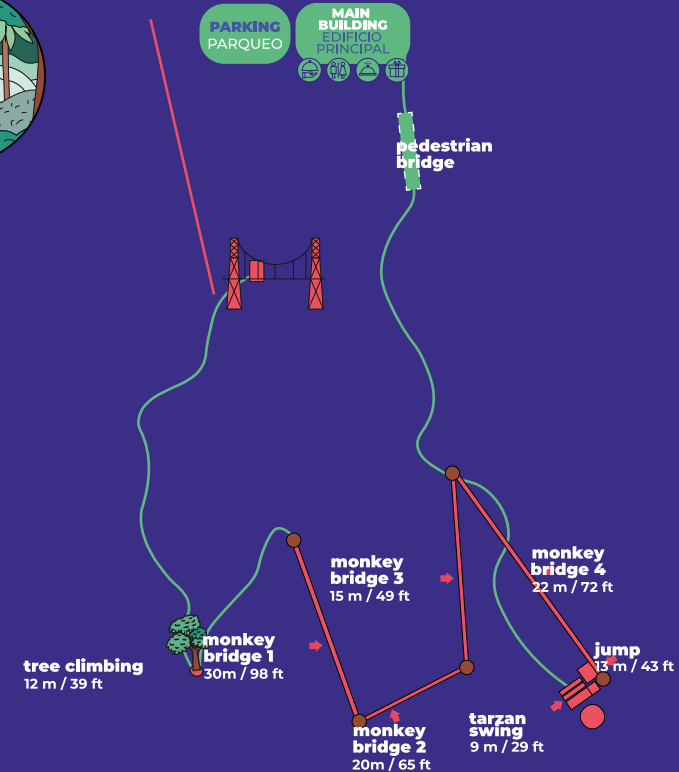

## Tandem Zipline Bike

**657** foot-long cable  
200 meters

**98** feet-height  
30 meters

**43** feet  
13 meters

**1,5** hours approx. duration

jump from a tree

**1** tree to climb

**4** monkey-bridges

**33** feet  
10 meters

**65** feet  
20 meters

Tarzan Swing

zip line bike  
200 m / 657 ft

**Schedule - 9:00, 11:00, 13:00, and 15:00**