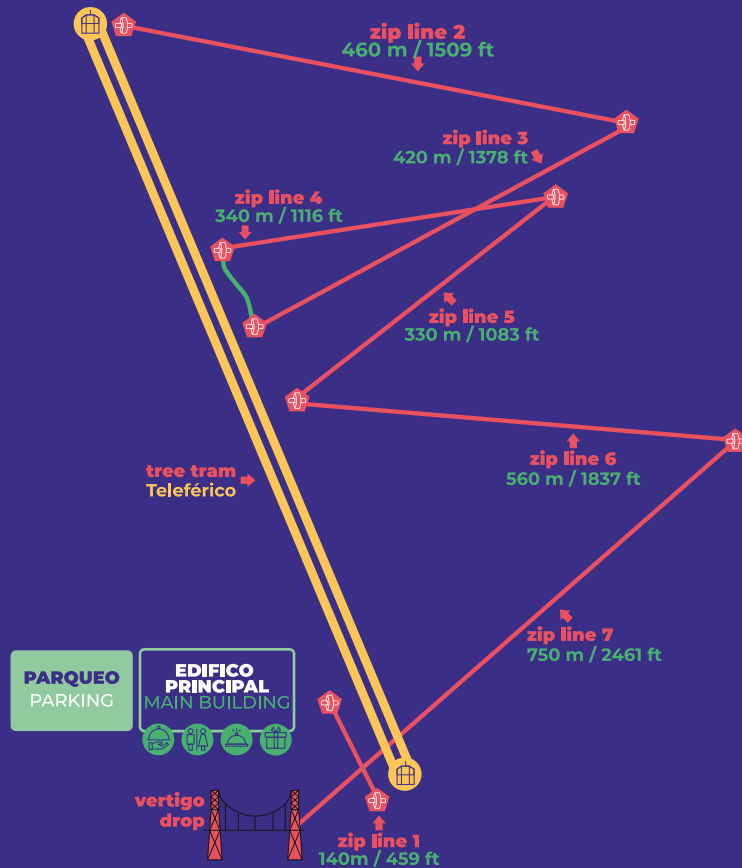

# Features

lengths from **460 - 2460** feet  
140 a 750 meters

heights up to **328** feet  
100 meters

Total ride: **1.9** miles  
3.06 kilometers

TreeTram cableway included.

Vertigo Drop **80** feet high.  
24.4 meters

**2,5** hours approx. duration | **7** ziplines

**Schedule - tours run every hour from 7 am to 3 pm**