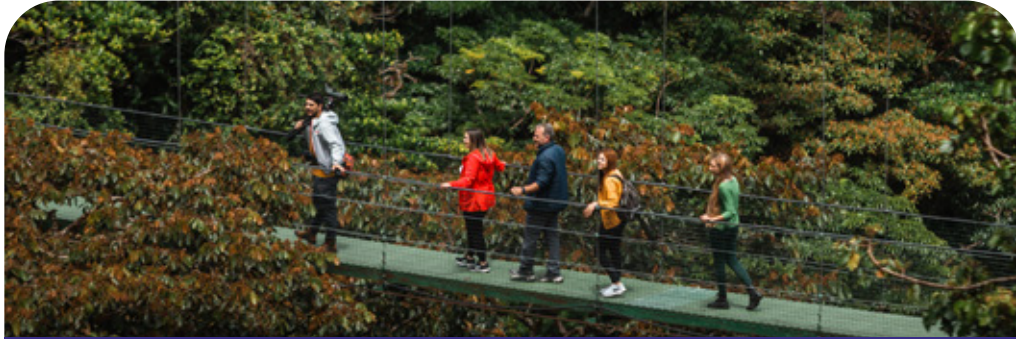

Best Deals - Best Memories

treetram + **sky**walk

SCENIC PACKAGE

Glide above the treetops and wander through Monteverde's breathtaking beauty. Perfect for nature lovers and awe-seekers.

- ✓ Cableway
- ✓ 6 Hanging Bridges