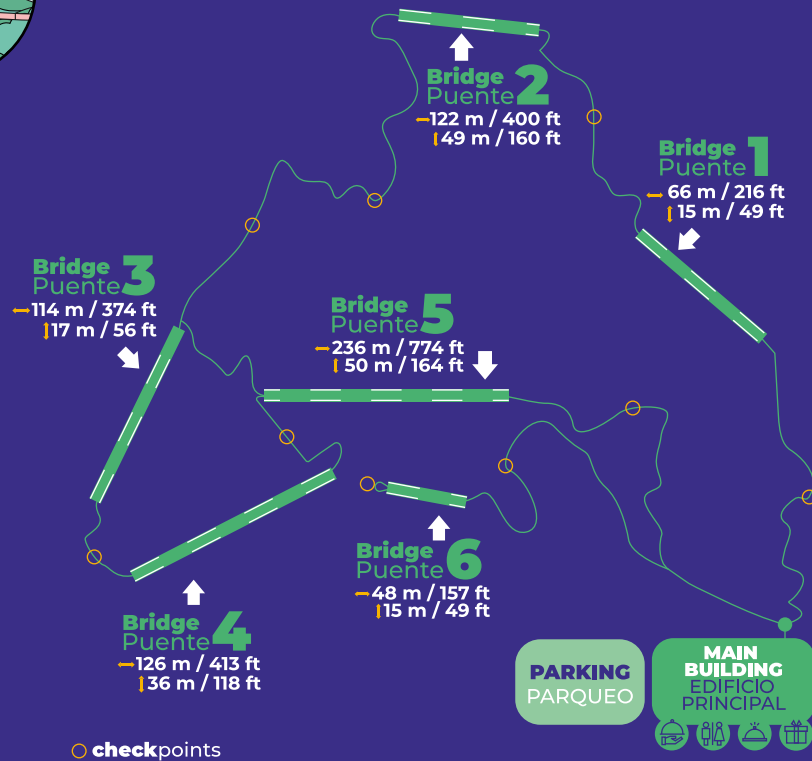

Features

lengths from
157 - 774
feet
48 - 236 meters

heights up to
164 feet
50 meters

1.7 combination of trails
and hanging bridges.
miles 2.74 kilometers.

2 hours approx. duration | **6** hanging bridges.

Add a naturalist guide to
your tour.

Schedule - tours run every hour from 7 am to 3 pm